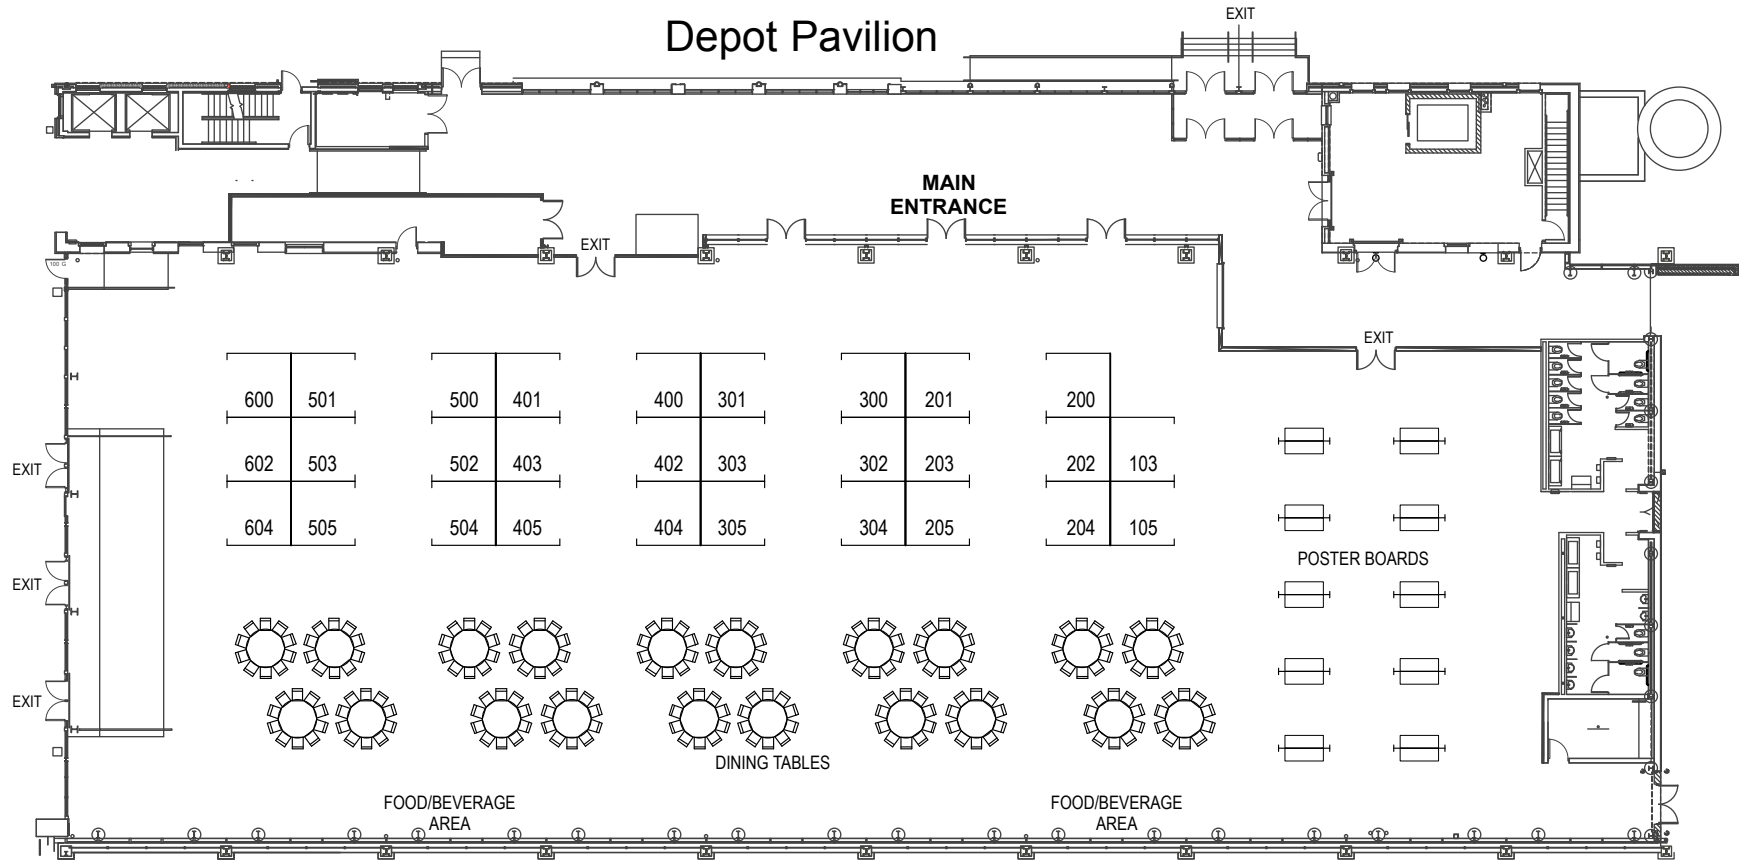

# ABSA Internationals 1st Biosecurity Symposium

May 12-15, 2020

Renaissance Minneapolis Hotel, The Depot — Minneapolis, MN

ALL BOOTHS ARE 10' D x 10' W

10' d x 10' w = 29

4' x 8' Poster Boards = 10

2' x 6' Tables (Poster Board area) = 20

6' Rounds w/10 chairs ea = 20

AISLES BETWEEN BOOTHS ARE 12' WIDE

CEILING HEIGHT: FLOOR TO TRUSS IS 30'